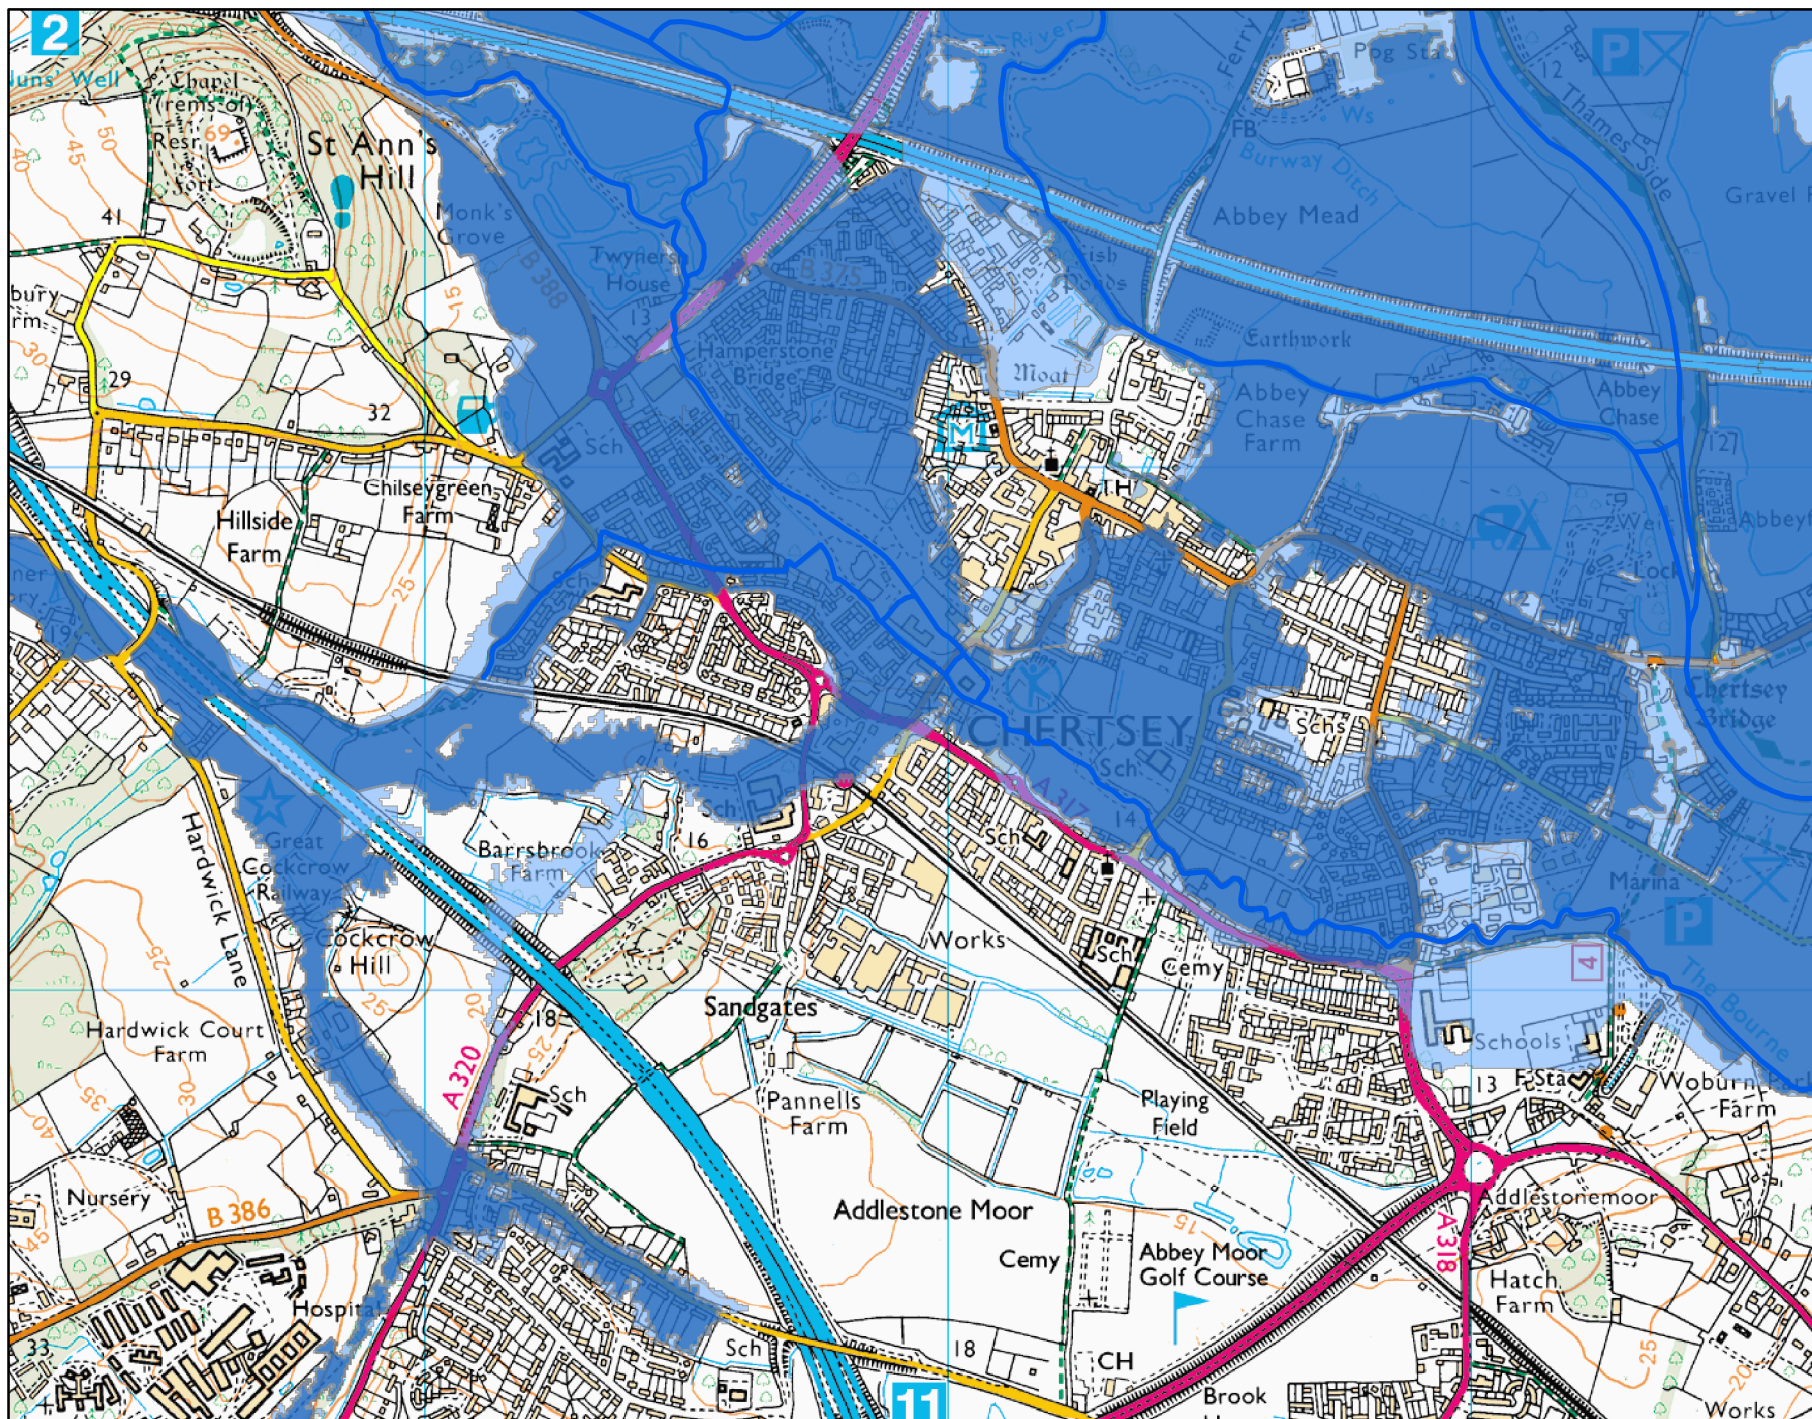

Flood Map Runnymede Borough Council Area

© Crown copyright 2011.
All rights reserved.
Licence number
100026380

Key

-  Main River
-  Flood Zone 3 (1 in 100 year outline)
-  Flood Zone 2 (1 in 1000 year outline)

0.0057 0.14 Miles